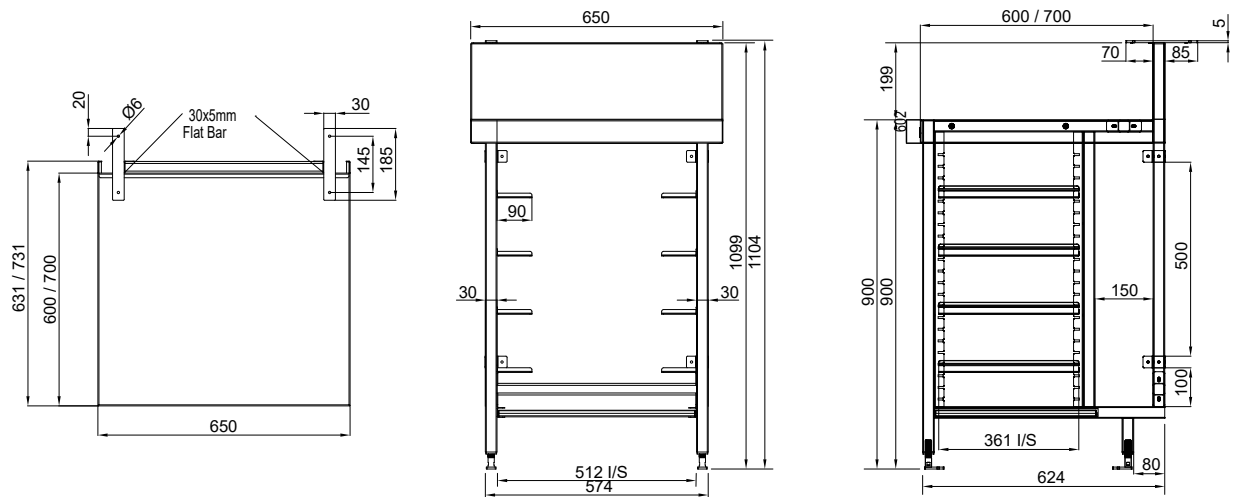

Product Information:

- Single bar module with 200mm upstand and glass/dishwasher basket rack below
- High quality 304 grade stainless steel tops
- 1.2mm thick, no. 4 finish
- 3mm zinc anneal core, marine grade protective paint
- 30mm square stainless steel tube, satin polished
- Adjustable stainless lug feet
- 6mm stainless steel flat bar server supports, welded to frame, 2 fixing holes
- Available in either 600mm or 700mm depths
- Supplied flat packed ready for assembly

General Drawing:

Specifications:

SBM.BR.0650 650mm x 600mm x 900mm

SBM.BR.7.0650 650mm x 700mm x 900mm